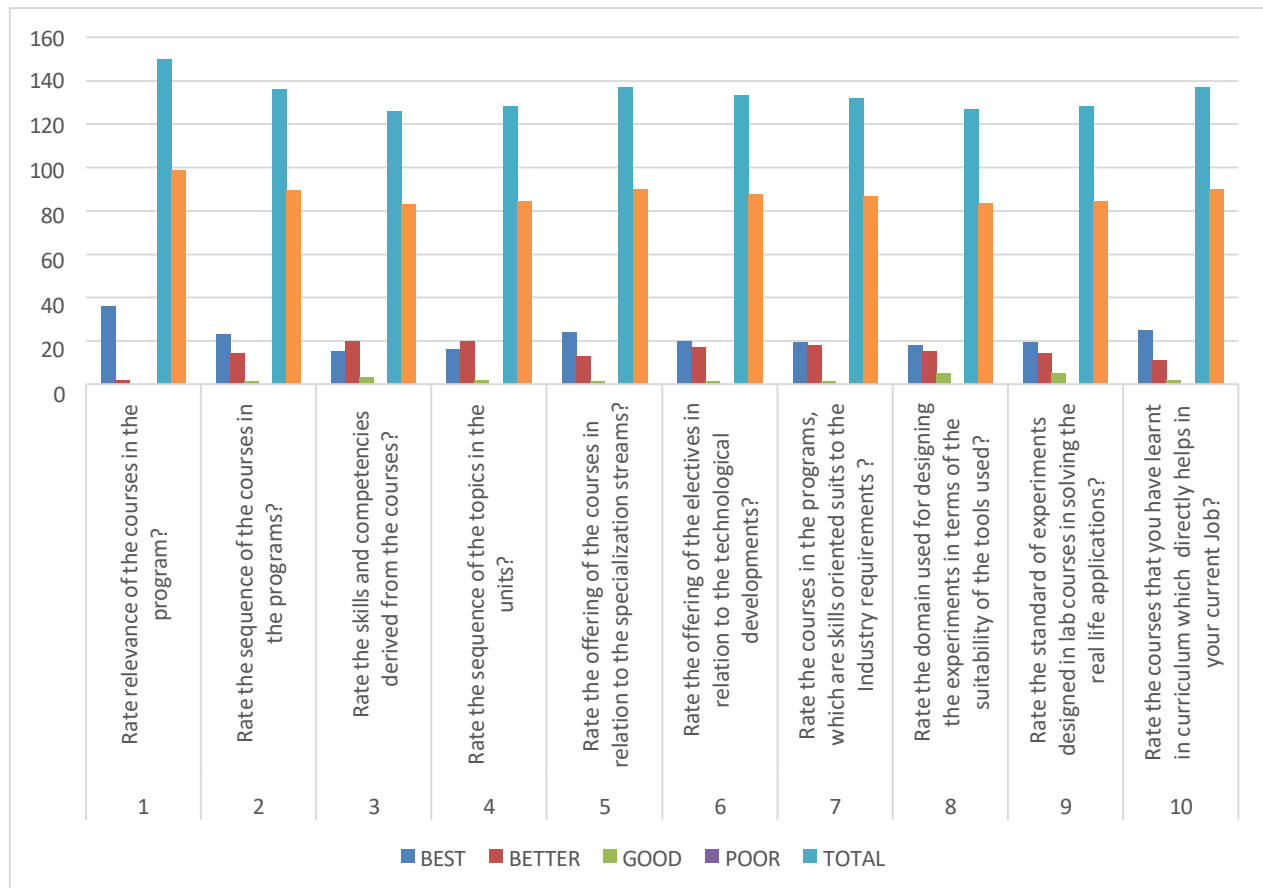

IDHAYA ENGINEERING COLLEGE FOR WOMEN

CHINNASALEM-606 201, KALLAKURICHI DISTRICT, TAMIL NADU, INDIA.

Approved by AICTE, New Delhi, Affiliated to Anna University, Chennai.

NAAC Accredited, ISO 9001: 2015 Re-certified, 2(f) Status of UGC

A Christian Minority Institution run by the Franciscan Sisters of the Immaculate Heart of Mary Society, Puducherry.

Phone: 04151-258325, 258326

Website: www.iecw.edu.in

Email ID: indhaya@iecw.edu.in

Alumni Feedback on Curriculum -Feedback Analysis Report

Column Chart

Academic Year:2022-2023

Report Date:23.03.2023

From:15.03.2023

To:22.03.2023

Alumni Feedback Analysis-Overall Weightage