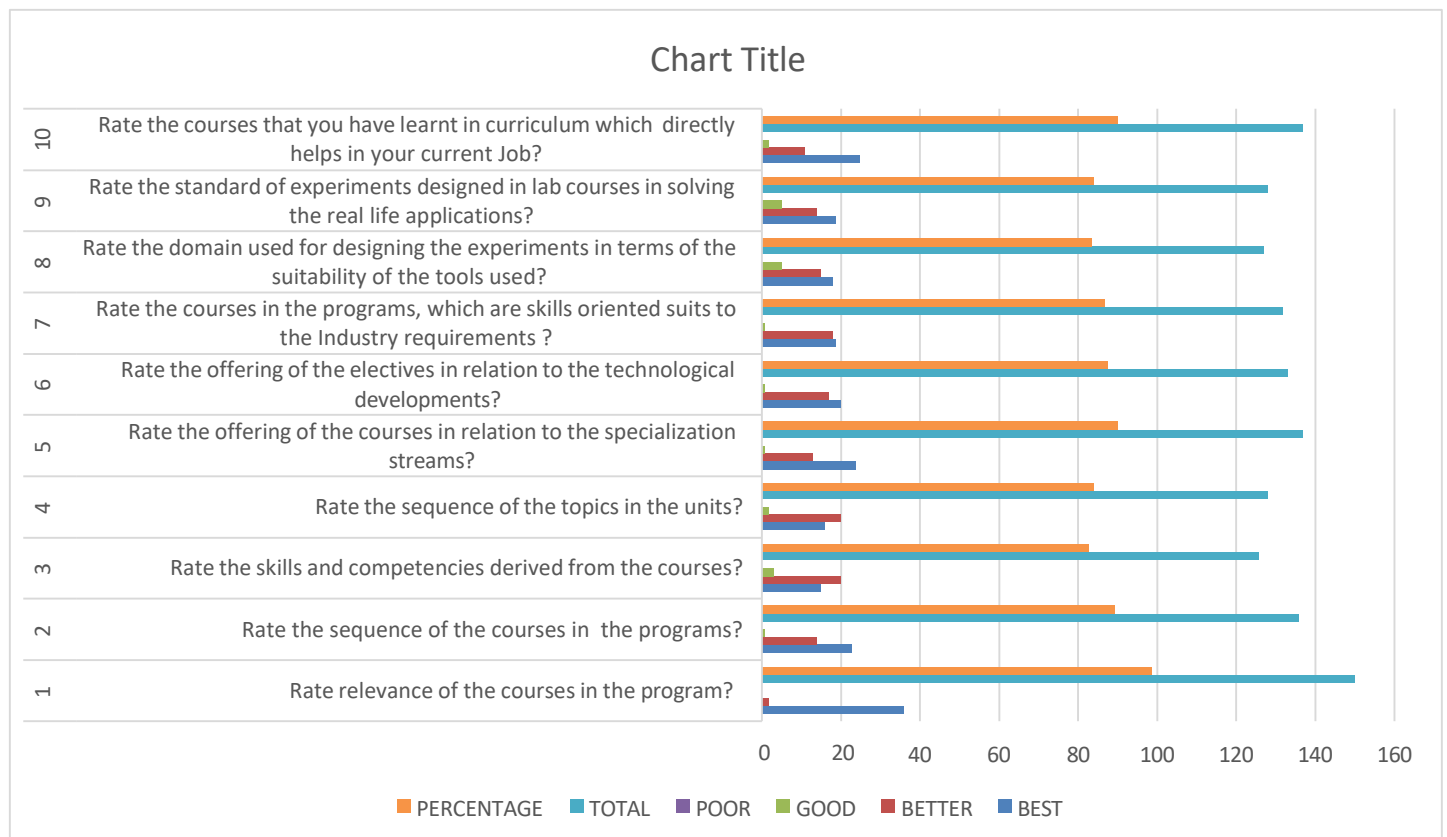

IDHAYA ENGINEERING COLLEGE FOR WOMEN

CHINNASALEM-606 201, KALLAKURICHI DISTRICT, TAMIL NADU, INDIA.

Approved by AICTE, New Delhi, Affiliated to Anna University, Chennai.

NAAC Accredited, ISO 9001: 2015 Re-certified, 2(f) Status of UGC

A Christian Minority Institution run by the Franciscan Sisters of the Immaculate Heart of Mary Society, Puducherry.

Phone: 04151-258325, 258326

Website: www.iecw.edu.in

Email ID: indhaya@iecw.edu.in

Alumni Feedback on Curriculum -Feedback Analysis Report

Bar Chart

Academic Year:2022-2023

Report Date:23.03.2023

From:15.03.2023

To:22.03.2023

Alumni Feedback Analysis-Percentage Weightage